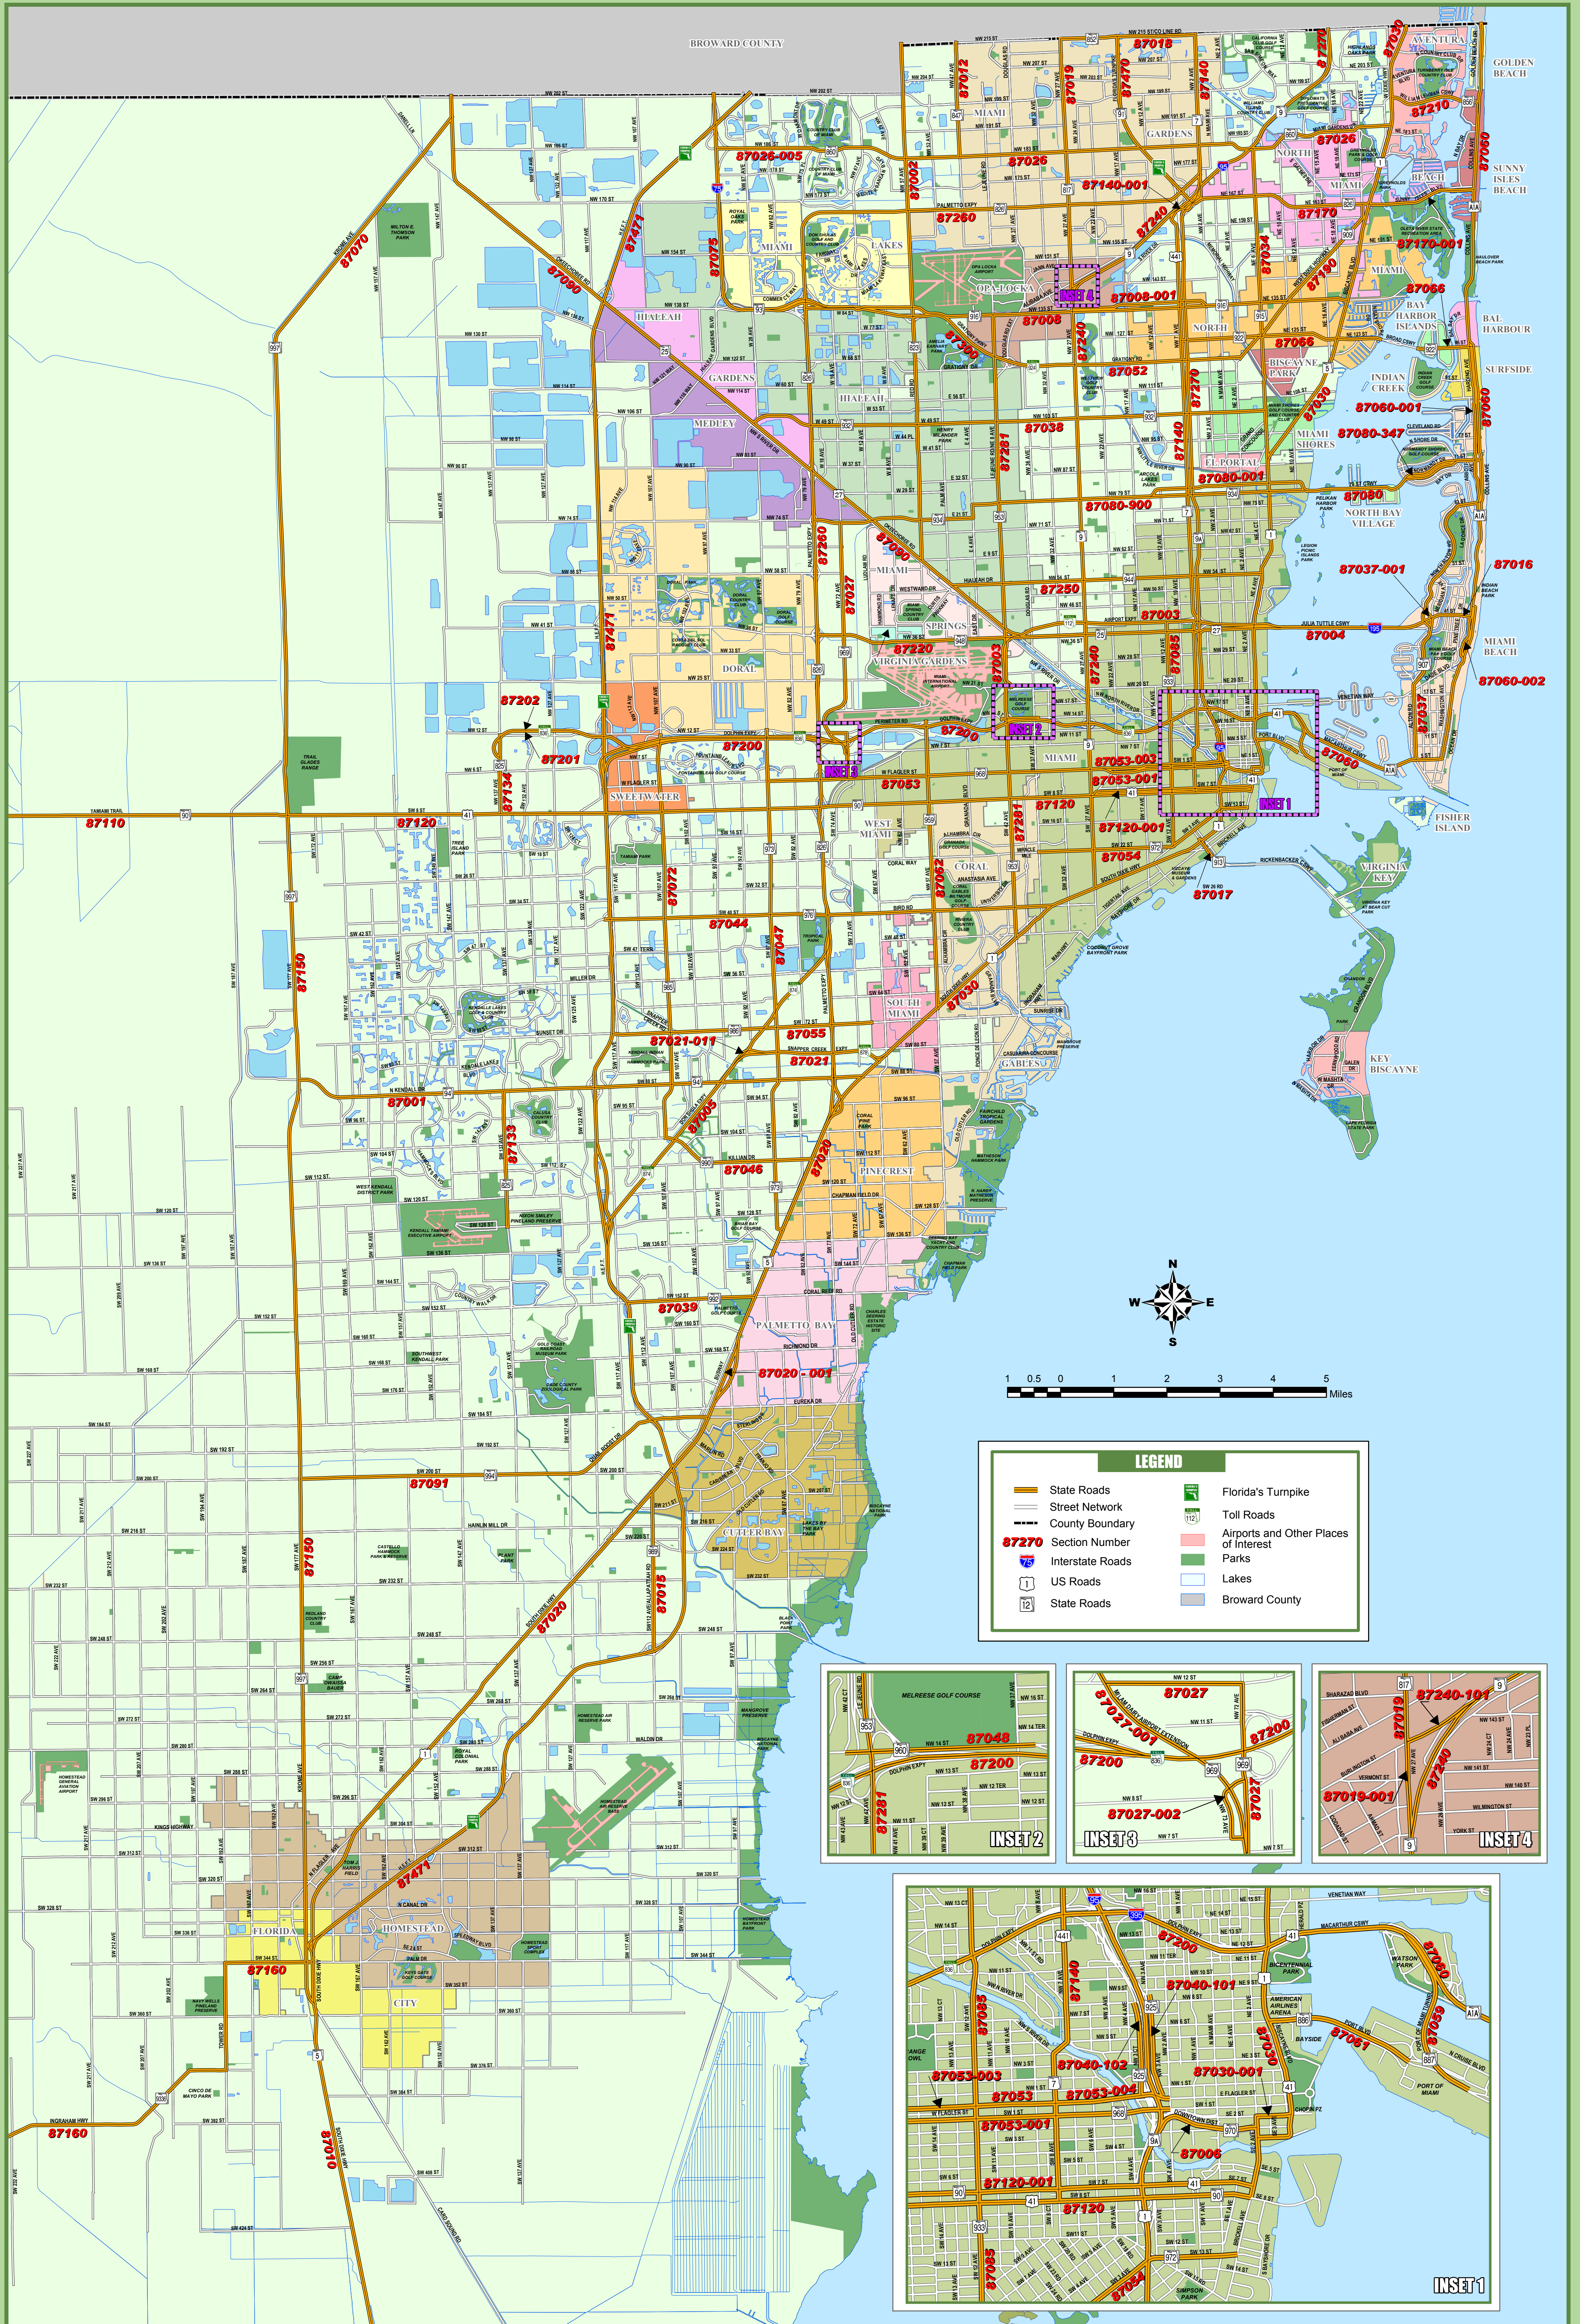

MIAMI DADE STATE HIGHWAY SYSTEM

UPDATED: NOVEMBER 2014